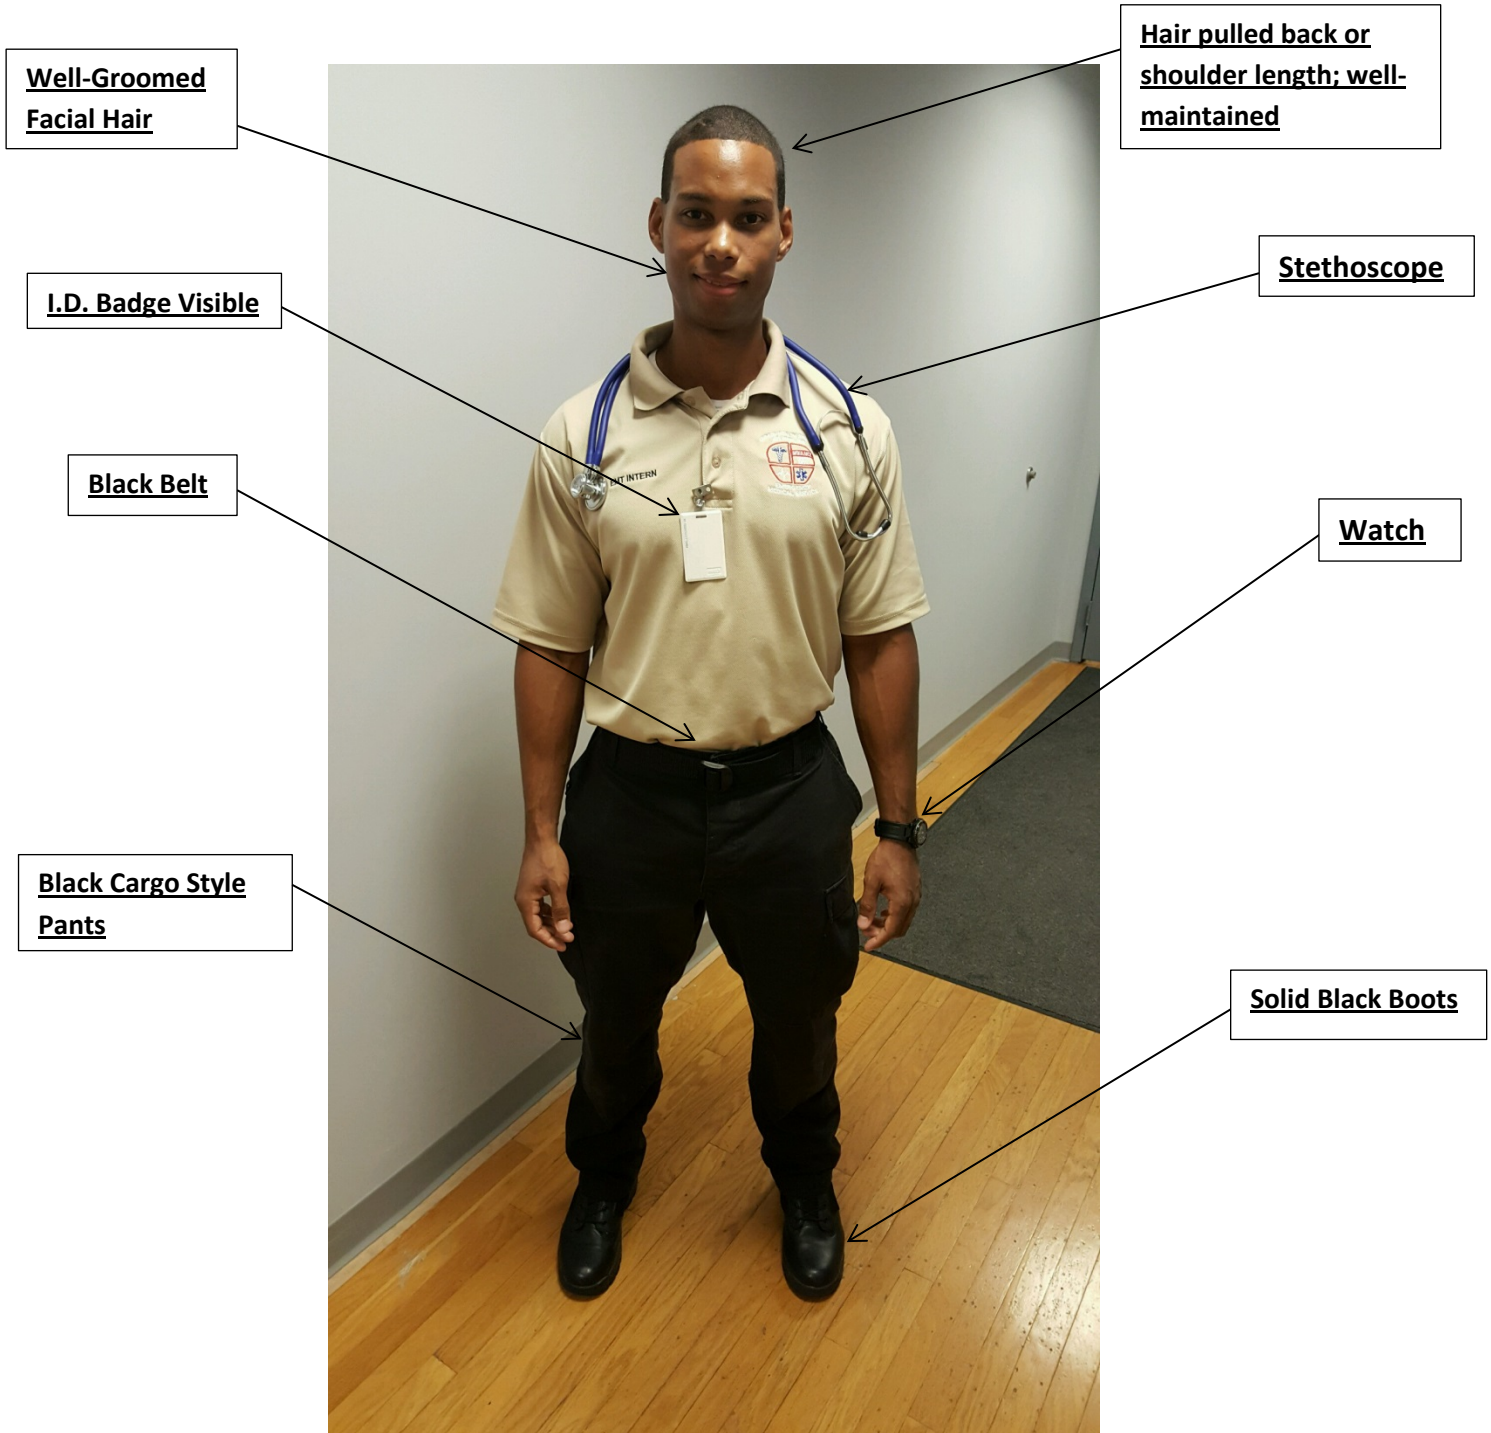

Grady EMS Academy
Student Uniform Requirements

Please Note: The uniform policy in its entirety can be found in the Grady EMS Academy Education Guide Student Handbook. Students are required to attend class and clinicals dressed in proper uniform attire at all times.

Grady EMS Academy
Student Uniform Requirements

Hair pulled back or shoulder length; well-maintained

I.D. Badge Visible

Black Belt

Black Cargo style pants

Stethoscope

Watch

Solid Black Boots

Please Note: The uniform policy in its entirety can be found in the Grady EMS Academy Education Guide Student Handbook. Students are required to attend class and clinicals dressed in proper uniform attire at all times.