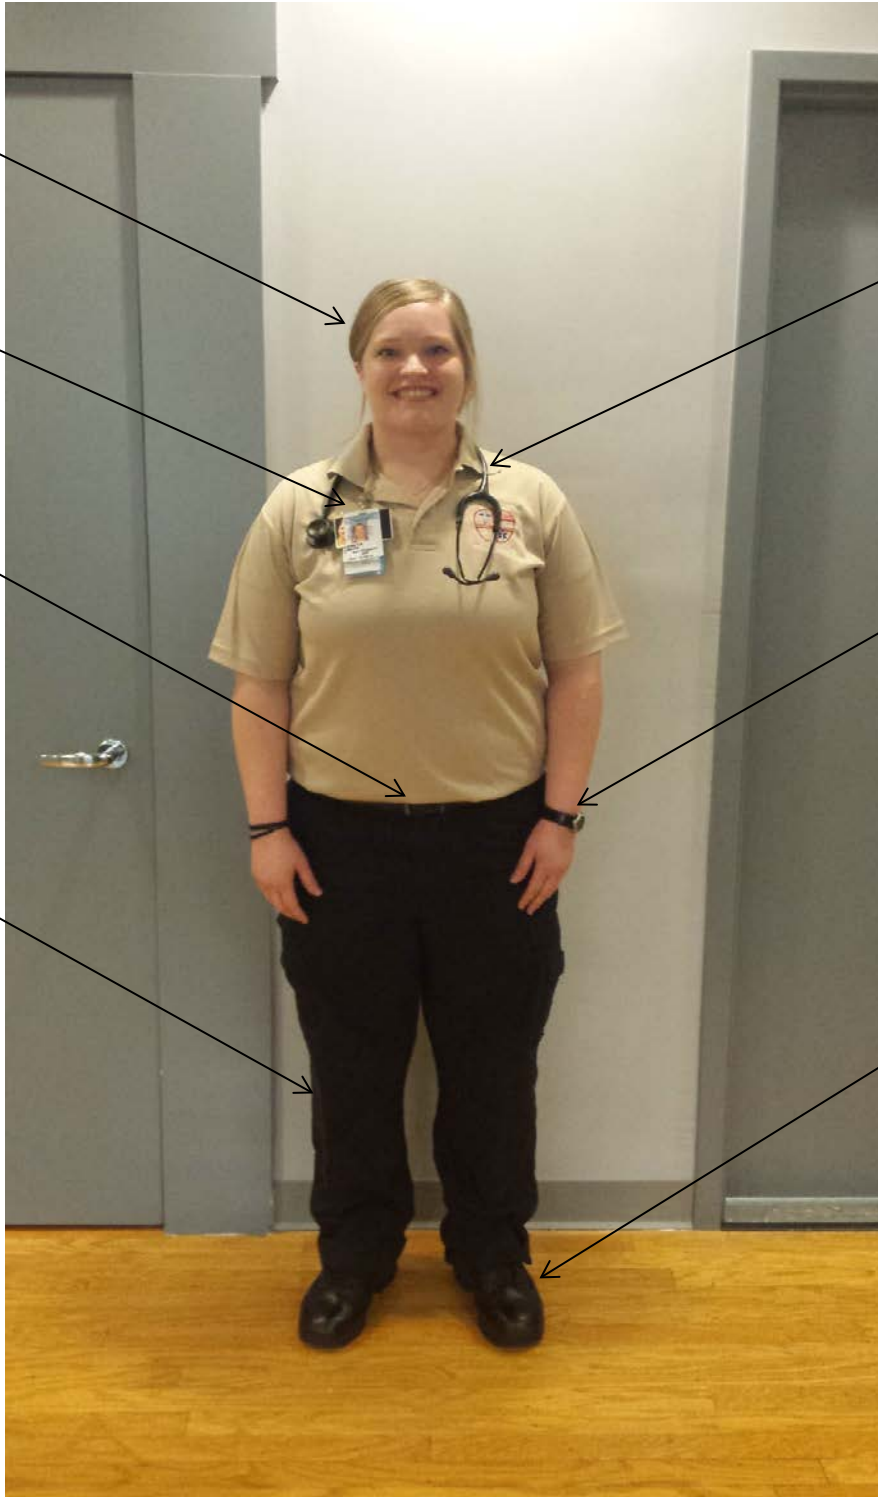

Grady EMS Academy
Student Uniform Requirements

Please Note: The uniform policy in its entirety can be found in the Grady EMS Academy Education Guide Student Handbook. Students are required to attend class and clinicals dressed in proper uniform attire at all times.

Grady EMS Academy
Student Uniform Requirements

Hair pulled back or shoulder length; well-maintained

I.D. Badge Visible

Black Belt

Black Cargo style pants

Stethoscope

Watch

Solid Black Boots