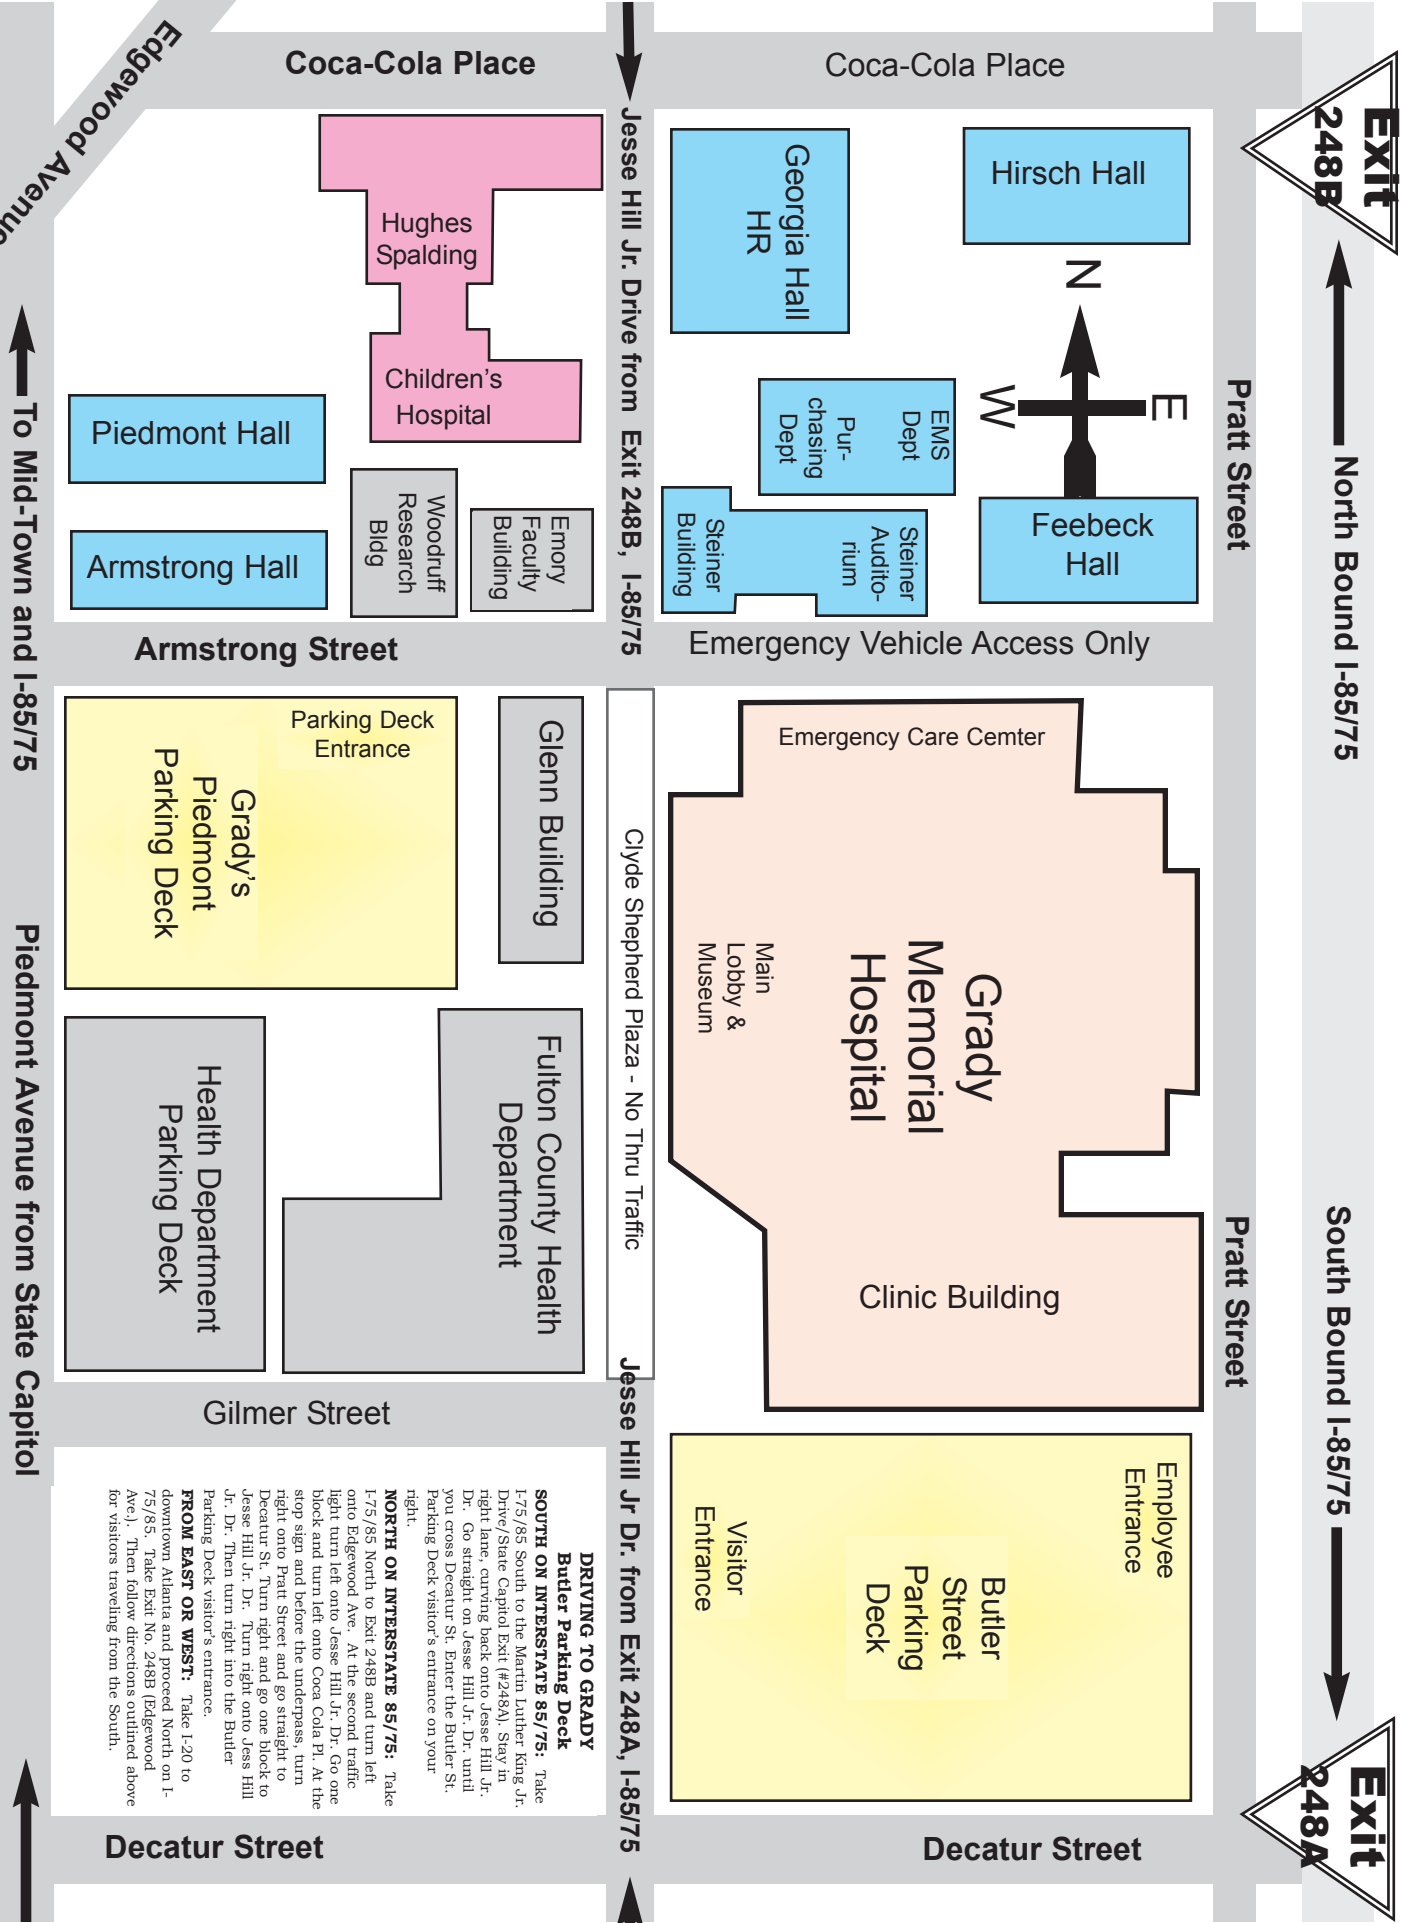

GRADY HEALTH SYSTEM MAIN CAMPUS

EXIT 248B

North Bound I-85/75

South Bound I-85/75

EXIT 248A

To Mid-Town and I-85/75

Piedmont Avenue from State Capitol

DRIVING TO GRADY Butler Parking Deck
SOUTH ON INTERSTATE 85/75: Take I-75/85 South to the Martin Luther King Jr. Drive/State Capitol Exit (#248A). Stay in right lane, curving back onto Jesse Hill Jr. Dr. Go straight on Jesse Hill Jr. Dr. until you cross Decatur St. Enter the Butler St. Parking Deck visitor's entrance on your right.
NORTH ON INTERSTATE 85/75: Take I-75/85 North to Exit 248B and turn left onto Edgewood Ave. At the second traffic light turn left onto Jesse Hill Jr. Dr. Go one block and turn left onto Coca Cola Pl. At the stop sign and before the underpass, turn right onto Pratt Street and go one block to Decatur St. Turn right and go one block to Jesse Hill Jr. Dr. Turn right onto Jess Hill Jr. Dr. Then turn right into the Butler Parking Deck visitor's entrance.
FROM EAST OR WEST: Take I-20 to downtown Atlanta and proceed North on I-75/85. Take Exit No. 248B (Edgewood Ave.). Then follow directions outlined above for visitors traveling from the South.

Decatur Street